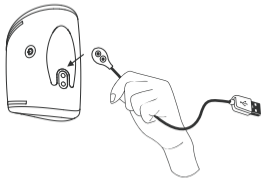

LOVENSE

Gush

USER MANUAL

- Charging Port
- Button: On/Off (hold for 3 seconds)
& Cycle Through Vibrations (one tap)
- Indicator Light

English

Charging & Usage

OFF

65 Min

Handsfree

Handsfree

Stroking

Stroking

Button Functions

What's Included

- (1) Bluetooth® Glans Massager
- (1) USB Charging Cable
- (1) User Manual
- (2) Optional Band
- (1) Storage Bag

Specifications