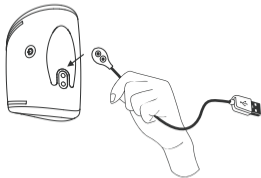

Carga y uso

Manos libres Manos libres