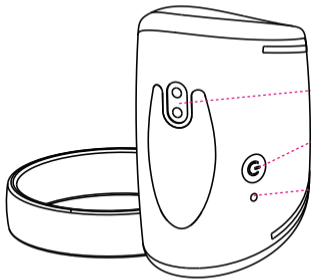

LOVENSE

Gush

USER MANUAL

- Charging Port
- Button: On/Off (hold for 3 seconds)
& Cycle Through Vibrations (one tap)
- Indicator Light

English

Charging & Usage

OFF

65 Min

Handsfree

Handsfree

Stroking

Stroking

Button Functions

What's Included

- (1) Bluetooth® Glans Massager
- (1) USB Charging Cable
- (1) User Manual
- (2) Optional Band
- (1) Storage Bag

Specifications