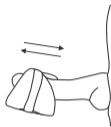

Charging & Usage

OFF

65 Min

Handsfree

Handsfree

Stroking

Stroking