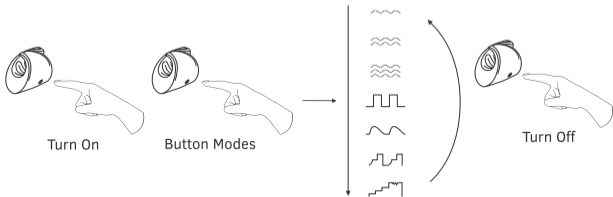

LOVENSE

Gush

USER MANUAL

- Charging Port
- Button: On/Off (hold for 3 seconds)
& Cycle Through Vibrations (one tap)
- Indicator Light

English

Charging & Usage

OFF

65 Min

Handsfree

Handsfree

Stroking

Stroking

Button Functions

What's Included

- (1) Bluetooth® Glans Massager
- (1) USB Charging Cable
- (1) User Manual
- (2) Optional Band
- (1) Storage Bag

Specifications