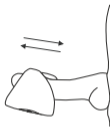

Charging & Usage

OFF

65 Min

Handsfree

Handsfree

Stroking

Stroking