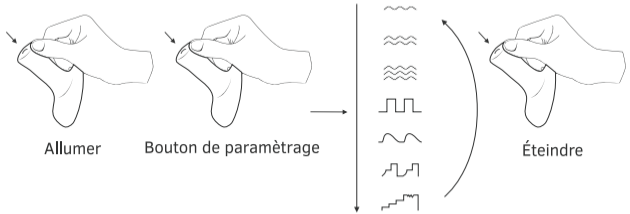

Fonctions des boutons