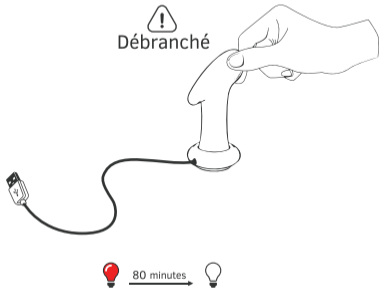

Chargement