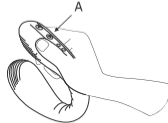

LOVENSE

Dolce

USER MANUAL

Charging & Adjusting

DO NOT fully
straighten the toy,
or it could break.

Button Functions

Turn On

Button Modes

Turn Off

What's Included

- (1) Bluetooth® Adjustable Dual Vibrator
- (1) USB Charging Cable
- (1) User Manual
- (1) Storage Bag

Specifications

Materials	Body-Safe Silicone
Weight	146g
Battery	Li-Ion Rechargeable
Charging	70 Minutes
Use Time	up to 120 Minutes
Standby	up to 240 Hours
Waterproof	IPX7 Waterproof