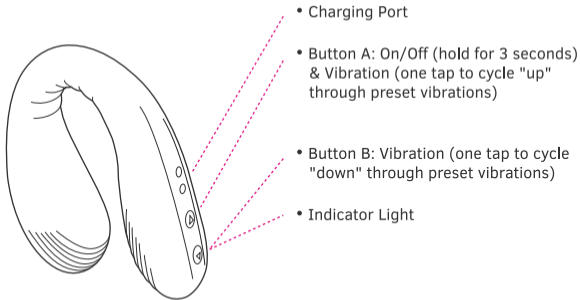

LOVENSE

Dolce

USER MANUAL

Charging & Adjusting

DO NOT fully
straighten the toy,
or it could break.

Button Functions

Turn On

Button Modes

Turn Off

What's Included

- (1) Bluetooth® Adjustable Dual Vibrator
- (1) USB Charging Cable
- (1) User Manual
- (1) Storage Bag

Specifications

Materials	Body-Safe Silicone
Weight	146g
Battery	Li-Ion Rechargeable
Charging	70 Minutes
Use Time	up to 120 Minutes
Standby	up to 240 Hours
Waterproof	IPX7 Waterproof