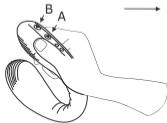

LOVENSE

Dolce

USER MANUAL

Charging & Adjusting

DO NOT fully
straighten the toy,
or it could break.

Button Functions

Turn On

Button Modes

Turn Off

What's Included

- (1) Bluetooth® Adjustable Dual Vibrator
- (1) USB Charging Cable
- (1) User Manual
- (1) Storage Bag

Specifications

Materials	Body-Safe Silicone
Weight	146g
Battery	Li-Ion Rechargeable
Charging	70 Minutes
Use Time	up to 120 Minutes
Standby	up to 240 Hours
Waterproof	IPX7 Waterproof