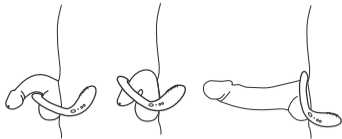

LOVENSE

Diamo

USER MANUAL

- Button: On/Off (hold for 3 seconds) & Cycle Through Vibrations (one tap)
- Indicator Light
- Charging Port

English

Charging & Wearing

Put the toy on before you're aroused.
Insert one testicle at a time,
then carefully slip the penis through the ring.