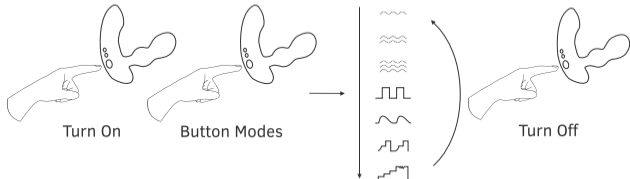

LOVENSE

Edge 2

USER MANUAL

English

Charging

Button Functions

What's Included

- (1) Bluetooth® Prostate Massager
- (1) USB Charging Cable
- (1) User Manual
- (1) Storage Bag

Specifications

Materials	Body-Safe Silicone
Weight	151.3g
Battery	Li-Ion Rechargeable
Charging	100 Minutes
Use Time	up to 100 Minutes
Standby	up to 150 Hours
Waterproof	IPX7 Waterproof

Charging

Turn off Edge 2. The cable can be plugged into any USB port or USB/AC power adapter. It will take approximately 1.5 hours to fully charge. Once it is fully charged, the solid red light will turn off.

Note: *It is a magnetic charger. When attempting to charge, make sure a solid red light appears.*

Cleaning & Care

- Clean Edge 2 before and after each use.
- Clean with warm water and a mild soap (or sex toy cleaner).
- Dry thoroughly before storing.