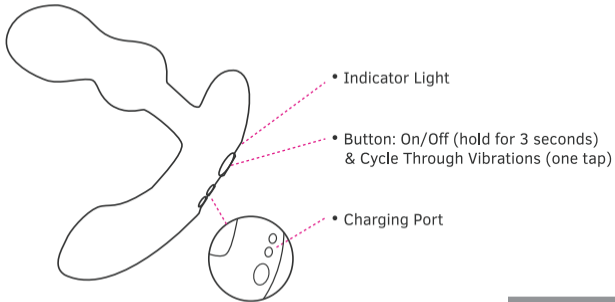

LOVENSE

Edge 2

USER MANUAL

English

Charging

Button Functions

What's Included

- (1) Bluetooth® Prostate Massager
- (1) USB Charging Cable
- (1) User Manual
- (1) Storage Bag

Specifications

Materials	Body-Safe Silicone
Weight	151.3g
Battery	Li-Ion Rechargeable
Charging	100 Minutes
Use Time	up to 100 Minutes
Standby	up to 150 Hours
Waterproof	IPX7 Waterproof

Charging

Turn off Edge 2. The cable can be plugged into any USB port or USB/AC power adapter. It will take approximately 1.5 hours to fully charge. Once it is fully charged, the solid red light will turn off.