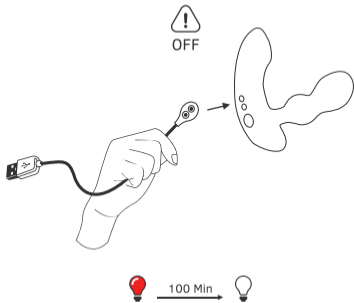

LOVENSE

Edge 2

USER MANUAL

English

Charging

Button Functions

What's Included

- (1) Bluetooth® Prostate Massager
- (1) USB Charging Cable
- (1) User Manual
- (1) Storage Bag

Specifications

Materials	Body-Safe Silicone
Weight	151.3g
Battery	Li-Ion Rechargeable
Charging	100 Minutes
Use Time	up to 100 Minutes
Standby	up to 150 Hours
Waterproof	IPX7 Waterproof

Charging

Turn off Edge 2. The cable can be plugged into any USB port or USB/AC power adapter. It will take approximately 1.5 hours to fully charge. Once it is fully charged, the solid red light will turn off.

Note: *It is a magnetic charger. When attempting to charge, make sure a solid red light appears.*

Cleaning & Care

- Clean Edge 2 before and after each use.
- Clean with warm water and a mild soap (or sex toy cleaner).
- Dry thoroughly before storing.